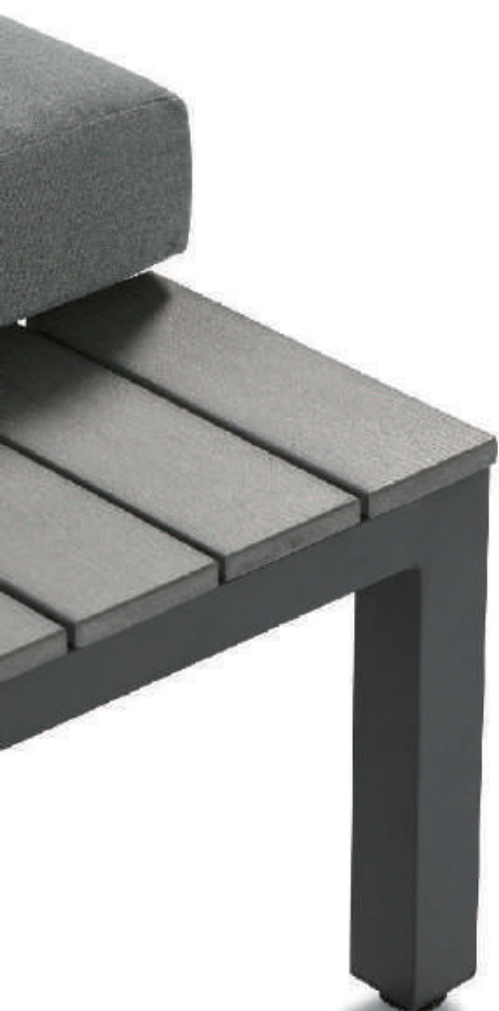

HOMFUL

Avator®

Extra plastic wood side table design
make your terrace more welcoming.